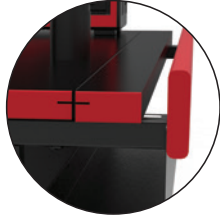

PERFECT FOR YOUR ARENA.

Available Through:

800-231-1199 • midwestcomputer.com

SHIPS KNOCKED DOWN

GAME ON.
22860-BKNRB Esports Evolution Desk™ Shown.

Devices/chair not included. Shown with optional Monitor Stand.

Esports Evolution™ Desk

DESIGN SPECS

NOMINAL DIMENSIONS
44"W x 30"D x 24" - 32"H

COLORS

Black Desk with Black, Green, Orange, Red, Blue or Silver Accent.

22860 AVAILABLE OPTIONS

22860-BKBKB - Black with Black Accent

22860-BKIGB - Black with Green Accent

22860-BKNRB - Black with Red Accent

22860-BKRBB - Black with Blue Accent

22860-BKSNB - Black with Silver Accent

22860-BKCSB - Black with Orange Accent

95509, 95512, 95522 - Flat Panel Monitor Arm

95533 - Dual Flat Panel Monitor Arm

95500 - Adjustable CPU Sling

38144 - Arozzi Verona V2 Gaming Chair - 231lbs Capacity

38145 - Arozzi Verona Pro V2 Gaming Chair - 290 lbs Capacity

WARRANTY

10 year desk